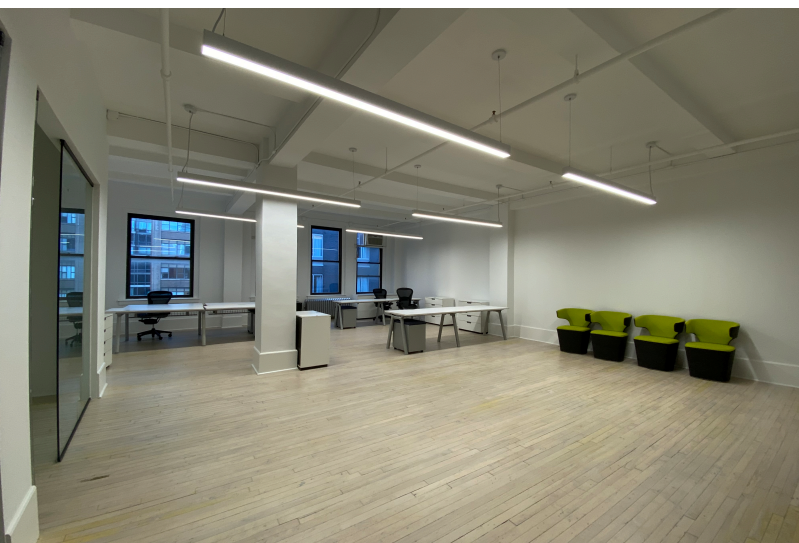

115 W 30th Street

Located in the Heart of Penn Station

Sido
NEW YORK REAL ESTATE

William Akleh
wakleh@sidonyre.com
917-660-4165

John Akleh
jakleh@sidonyre.com
917-594-7641

147 W 35th Street, #402
New York, NY 10001
www.sidonyre.com